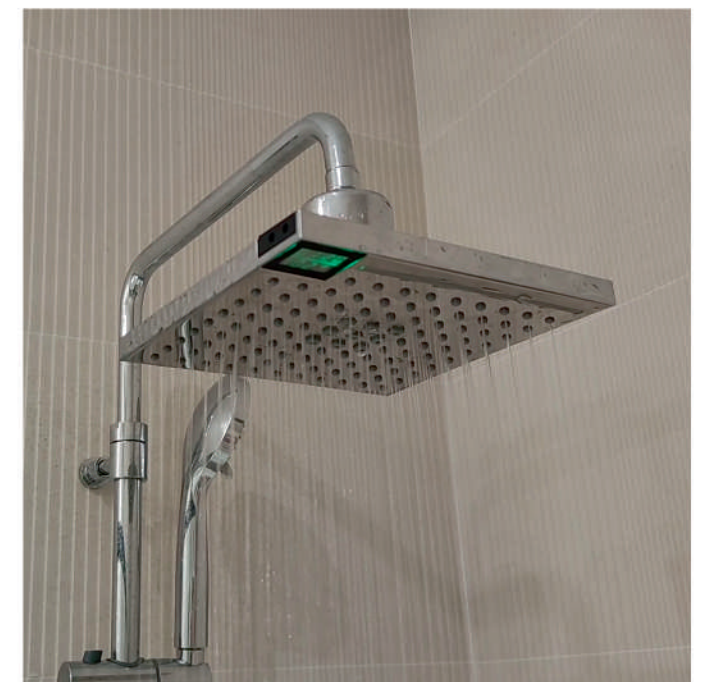

System I-Switch

Changes the water flow rate with a simple gesture.

Sined V. O. S.L.U.
Av. Diagonal, 413 5° 2ª
08008 Barcelona
ESB42784397

Intelligent shower heads

IT +39 0221117815
IT +39 335 7600875
EN/FR +39 3425447140
ES +34 664 66 64 26
ES +34 664 66 64 28
SINEDITALIA.IT
SINEDITALIA.COM
SINEDITALIA.ES
INFO@SINEDITALIA.COM

Works with an internal hydrogenerator

€120
VAT included

SOFFIONEDOCCIA-LED-3

€114
VAT included

SOFFIONEDOCCIA-LED-4

€159
VAT included

SOFFIONEDOCCIA-LED-5

System I-Switch
Switches with a single gesture
between 3 water jet modes.

System I-Switch
Changes the water flow rate
with a simple gesture.

System I-Switch
Switches with a single gesture
between 3 water jet modes.

The colour of the LED light
changes according to
the actual water temperature.

2 water jet modes

LCD Display
Indication of temperature
and time of use.